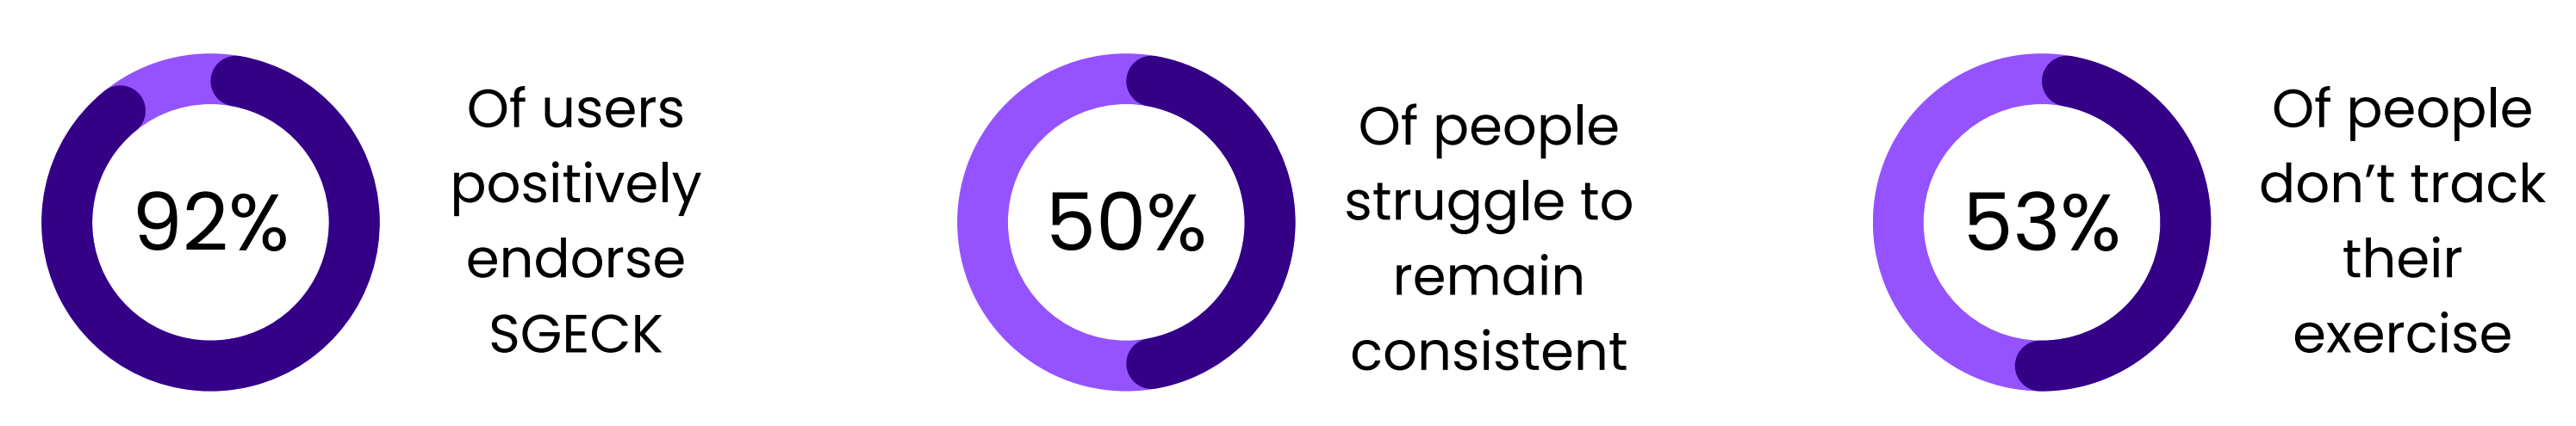

Who wins?

Gym-goers of **all experience levels** can benefit from our product, from newbies to professional athletes. 89% of gym-goers quit within the first year, SGECK is a great tool to keep you **motivated** by visualizing all your progress. Gym owners will also have an **affordable option** to modernize their establishments

What do people think?

“SGECK translates your workouts into measurable progress and attainable goals”
— Lucas Agostinho, Estudante de Educação Física e Desporto

“With every rep tracked and every stat recorded, SGECK transforms dedication into data, unlocking your full potential”
— Diogo Gouveia, Personal trainer

- -Over 70 **positive** Google Forms answers.
- -Dozens of **positive** responses from in person interviews.
- -Interest from professionals in the field.