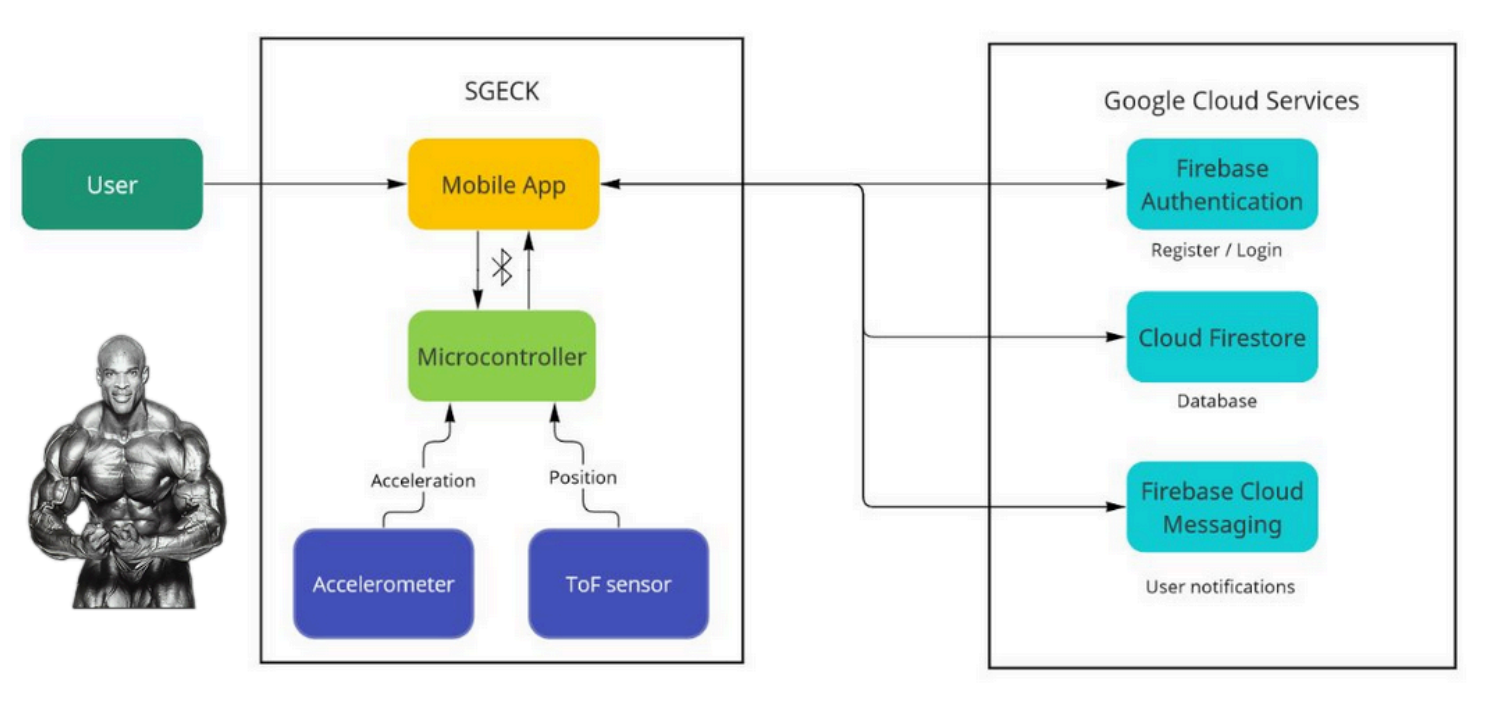

SMART GYM EQUIPMENT CONVERSION KIT

SGECK

Do you track any of your workouts?

If so, you know the hassle!

Personalized feedback is key for your **progress** and that's why **the old pen and paper have to go!**

- Automated & personalized gym progress tracking is not available for your everyday gym machine.
- There is no way for a traditional gym to avoid replacing equipment to get equivalent benefits to that of a state of the art smart gym machine.

We have a solution!

It's as simple as that! ✓

- **Check how we evaluated your execution** based on the performance of accredited personal trainers!
- **No more messy tracking.** The exercises performed are saved to your profile **automatically** and displayed so you can **effortlessly track your progress.**

The Technology

1. **Hardware**
2. A Time of Flight sensor measures distances between the device and the top of the gym machine.
   - The data is then sent via the BLE interface on the arduino nano
   - The system is powered by a 9V battery

1. **Software**
2. We use the Firebase Google Cloud service to store all data related to your workouts.
   - Exercise information received in your app is then processed and filtered
   - Now finally your performance can be compared to benchmarks collected from fitness specialists.

Who wins?

Gym-goers of **all experience levels** can benefit from our product, from newbies to professional athletes. 89% of gym-goers quit within the first year, SGECK is a great tool to keep you **motivated** by visualizing all your progress. Gym owners will also have an **affordable option** to modernize their establishments