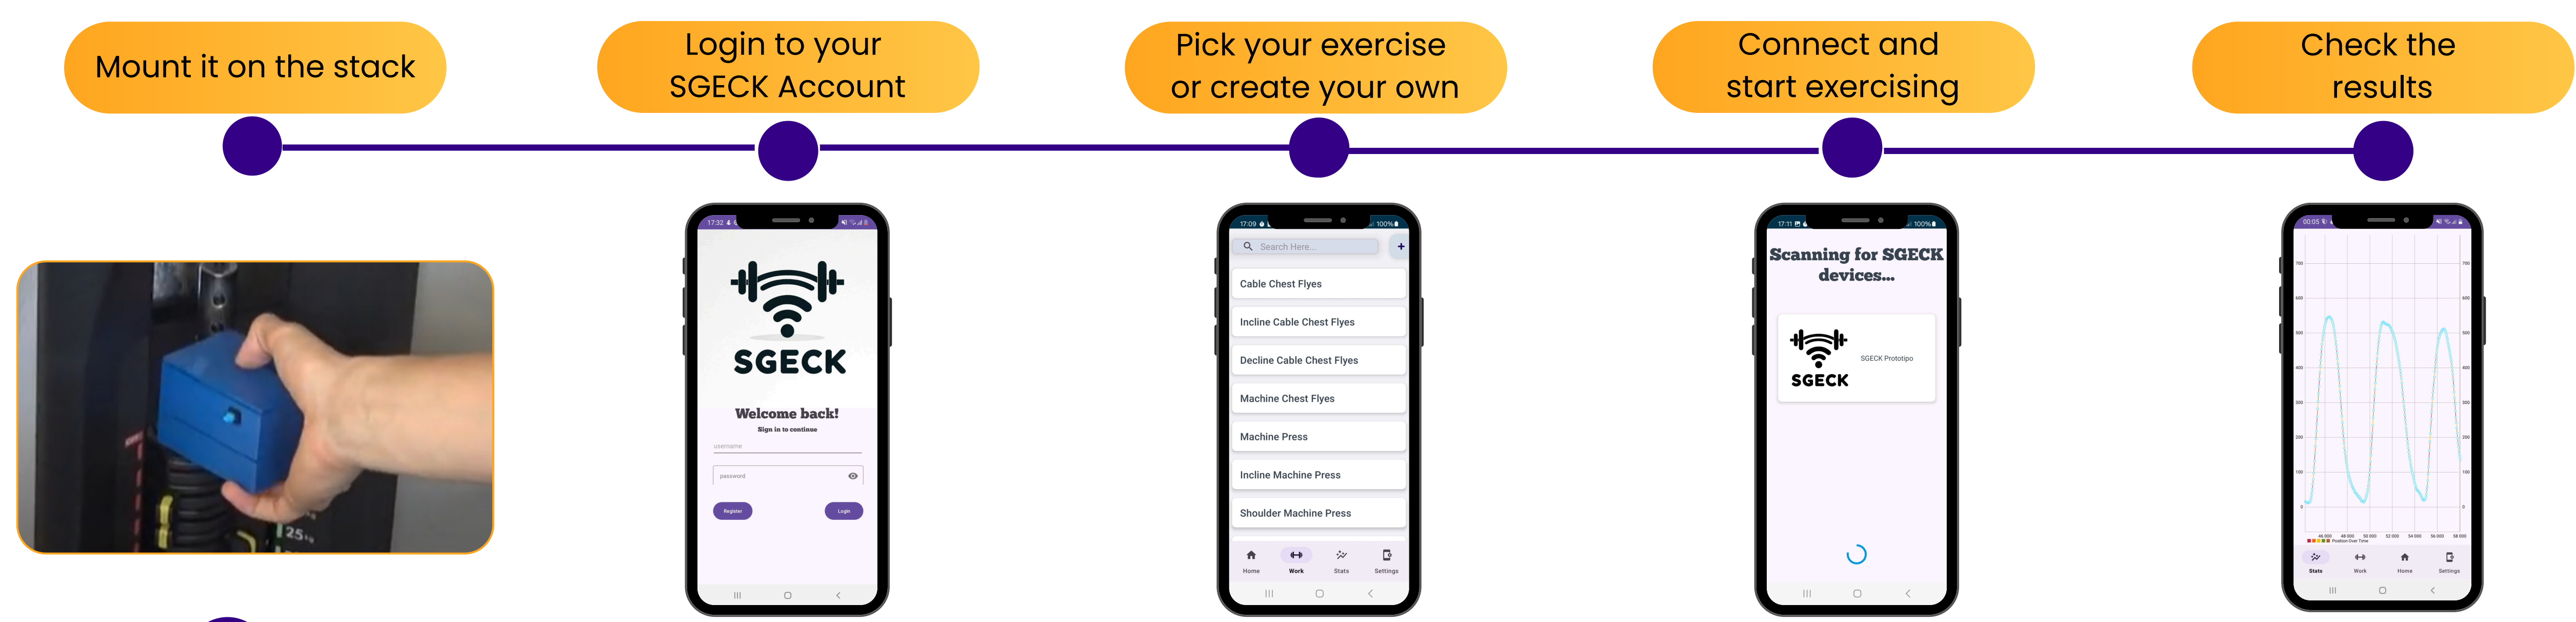

We have a solution!

It's as simple as that! ✓

- **Check how we evaluated your execution** based on the performance of accredited personal trainers!
- **No more messy tracking.** The exercises performed are saved to your profile **automatically** and displayed so you can **effortlessly track your progress.**

The Technology

1. **Hardware**
2. A Time of Flight sensor measures distances between the device and the top of the gym machine.
   - The data is then sent via the BLE interface on the arduino nano
   - The system is powered by a 9V battery

1. **Software**
2. We use the Firebase Google Cloud service to store all data related to your workouts.
   - Exercise information received in your app is then processed and filtered
   - Now finally your performance can be compared to benchmarks collected from fitness specialists.