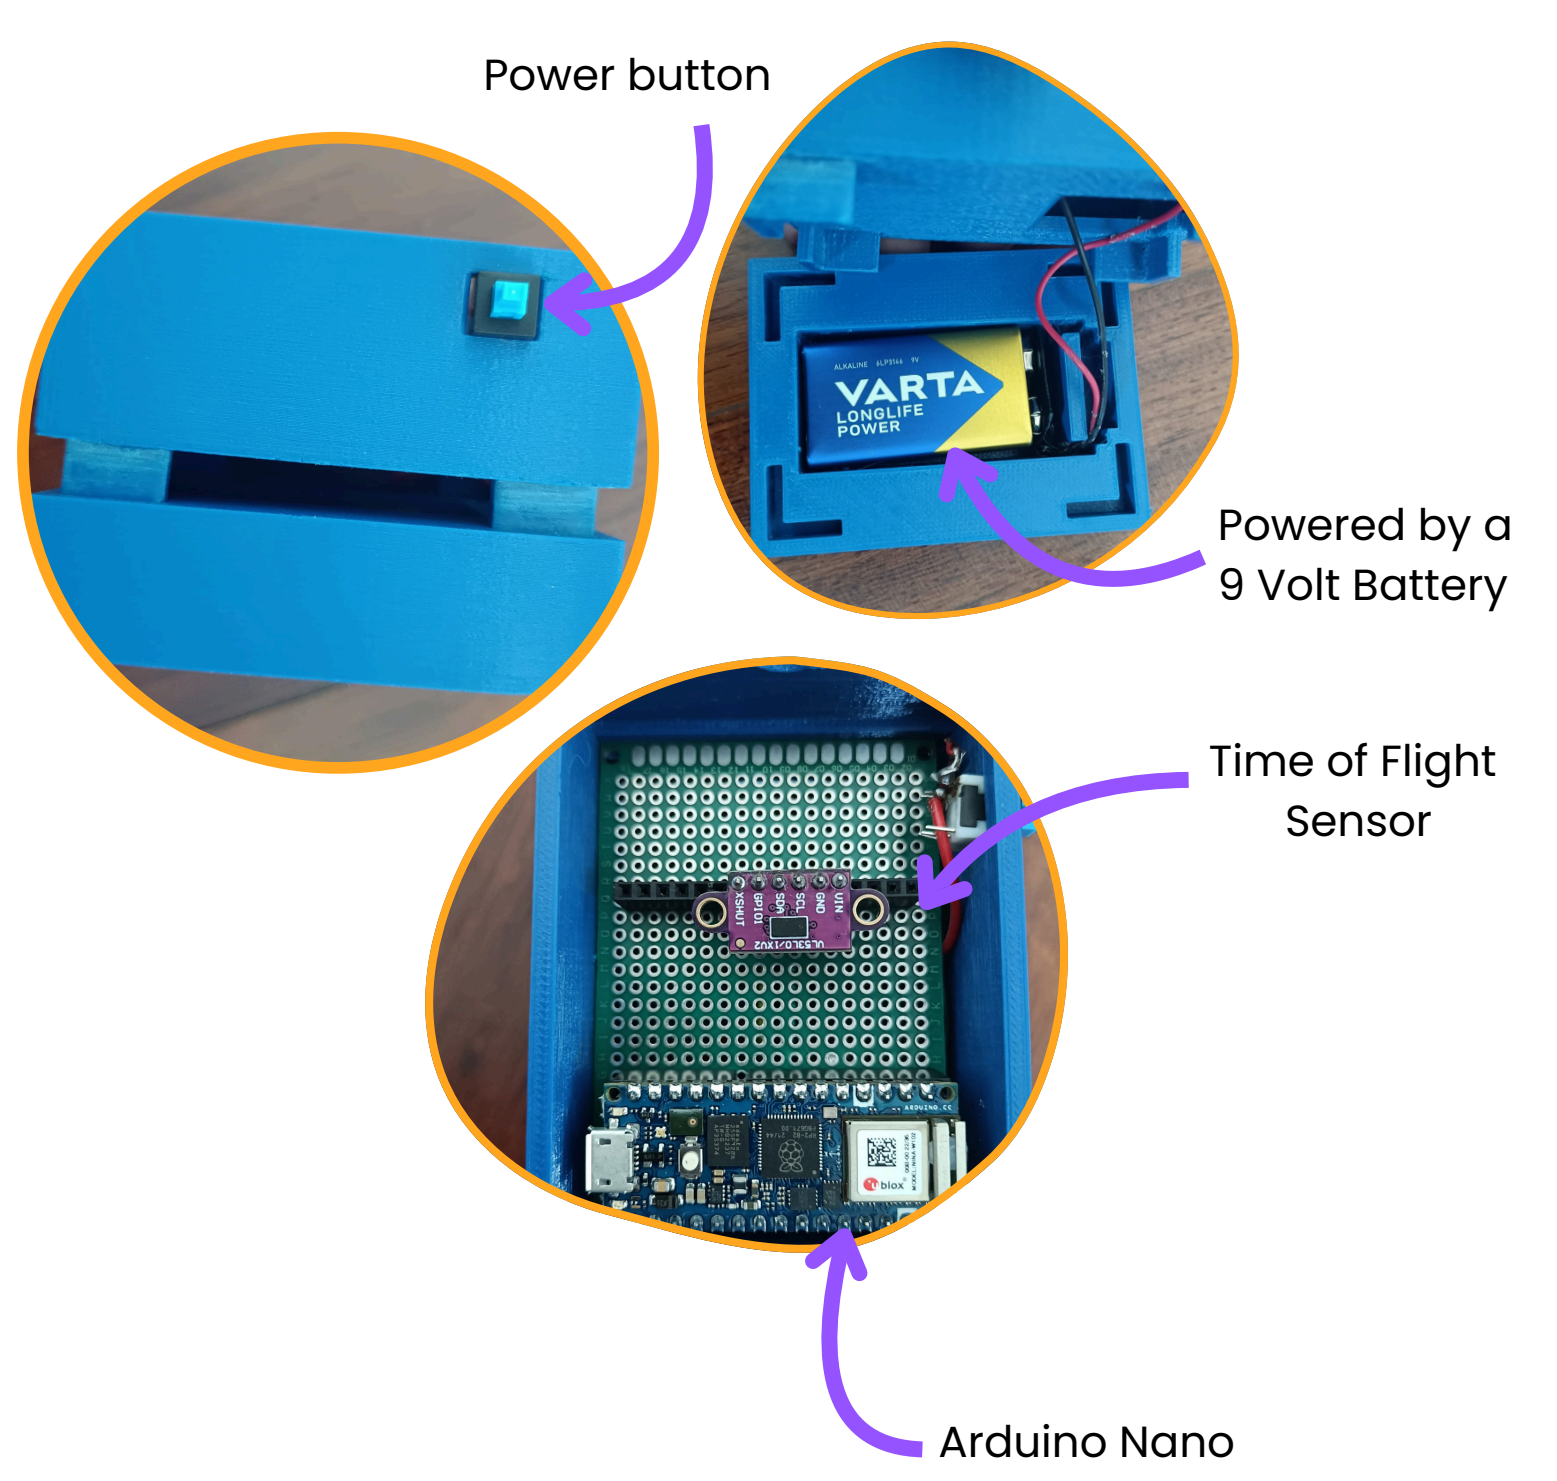

SMART GYM EQUIPMENT CONVERSION KIT

SGECK

Do you track any of your workouts?

If so, you know the hassle!

Personalized feedback is key for your **progress** and that's why **the old pen and paper have to go!**

- Automated & personalized gym progress tracking is not available for your everyday gym machine.
- There is no way for a traditional gym to avoid replacing equipment to get equivalent benefits to that of a state of the art smart gym machine.

We have a solution!

It's as simple as that! ✓

- **Check how we evaluated your execution** based on the performance of accredited personal trainers!
- **No more messy tracking.** The exercises performed are saved to your profile **automatically** and displayed so you can **effortlessly track your progress.**

The Technology

1. **Hardware**
2. A Time of Flight sensor measures distances between the device and the top of the gym machine.
   - The data is then sent via the BLE interface on the arduino nano
   - The system is powered by a 9V battery

1. **Software**
2. We use the Firebase Google Cloud service to store all data related to your workouts.
   - Exercise information received in your app is then processed and filtered
   - Now finally your performance can be compared to benchmarks collected from fitness specialists.

Who wins?

Gym-goers of **all experience levels** can benefit from our product, from newbies to professional athletes. 89% of gym-goers quit within the first year, SGECK is a great tool to keep you **motivated** by visualizing all your progress. Gym owners will also have an **affordable option** to modernize their establishments