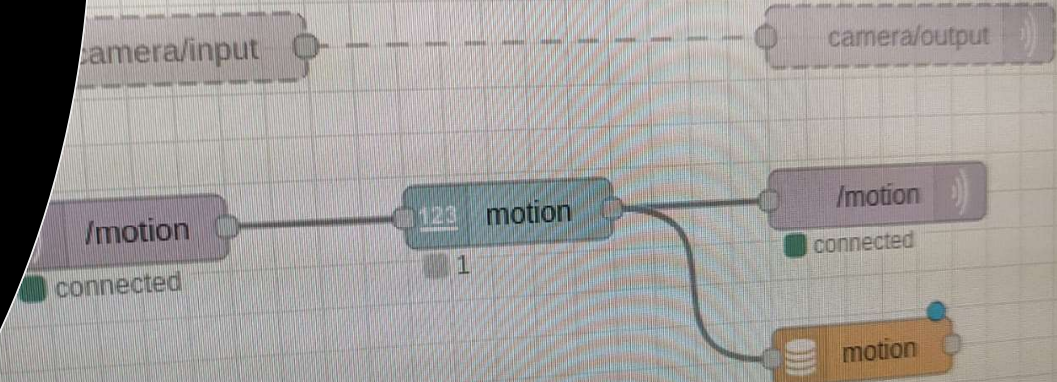

```

Energy

RODRIGO SERENO

central unit box

 View

Prototype

GUILHERME FUSTIGA

MARCO CURTO