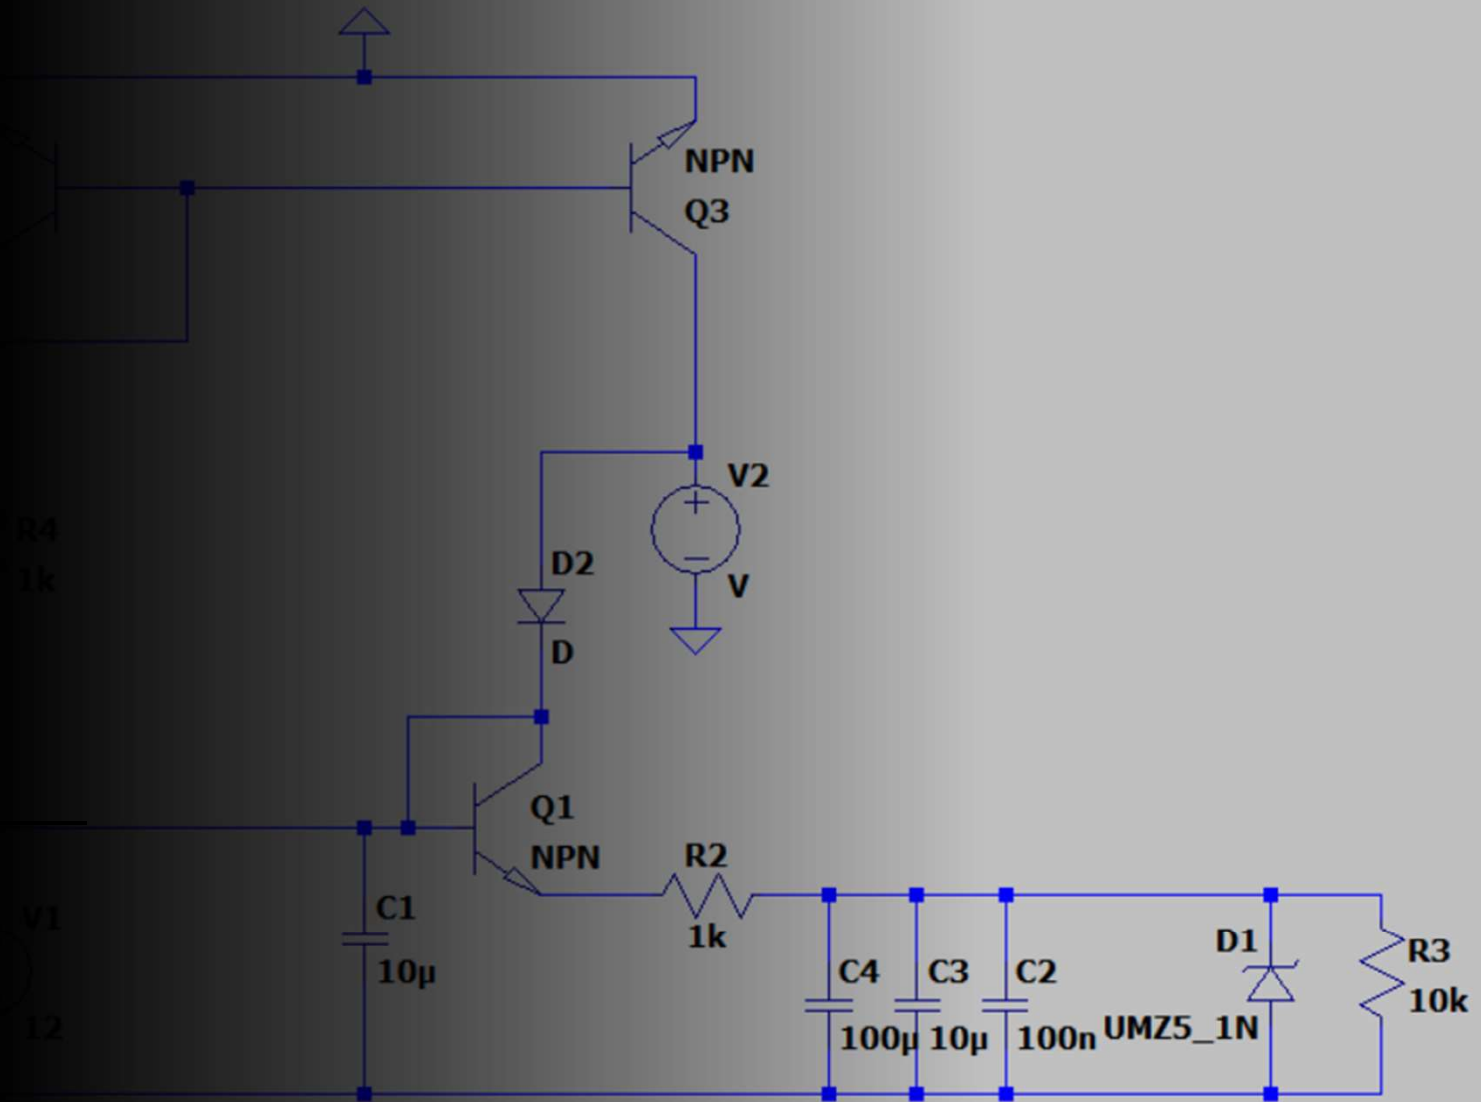

```

Energy

RODRIGO SERENO

central unit box

 View

Prototype

GUILHERME FUSTIGA

MARCO CURTO