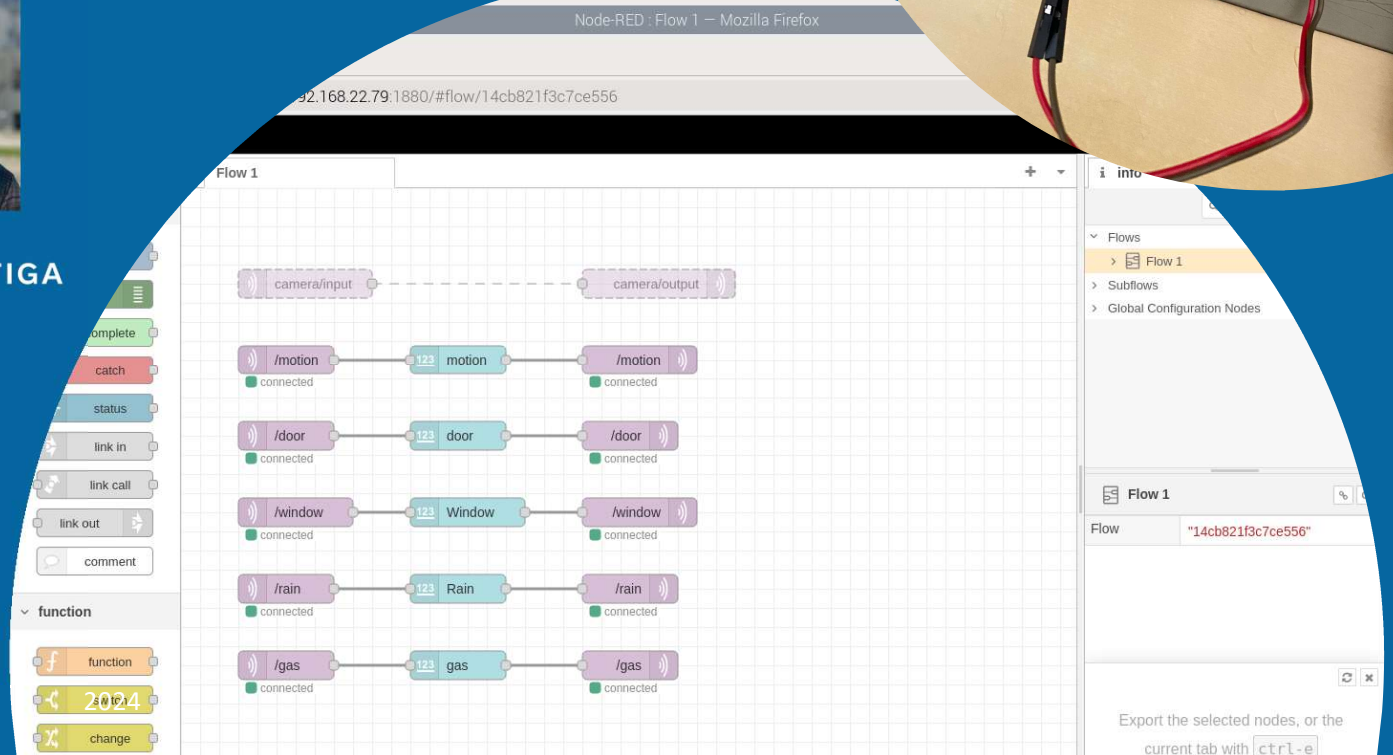

Link CamSync

Camera Setup

ARTUR FERREIRA

TITO PEREIRA

Computer Vision

ANDRÉ BARBOSA

GUILHERME FUSTIGA

Sensor Integration

ANDRÉ BARBOSA

GUILHERME FUSTIGA

RODRIGO SERENO

EletroCap

-  Porta Door was opened. 19:25
Door Open Alarm
-  Porta Door was closed. 19:25
Door Close Alarm
-  Porta Door was opened. 19:24
Door Open Alarm
-  Porta Door was closed. 19:24
Door Close Alarm
-  Porta Door was opened. 19:23